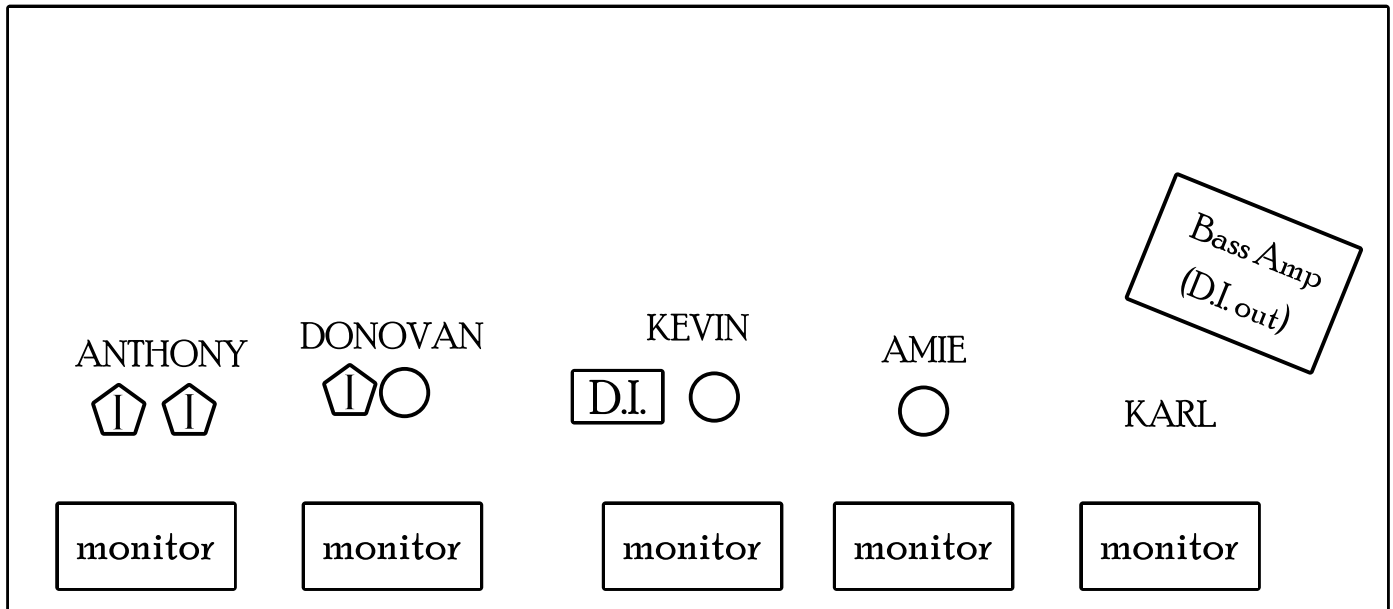

## STAGE PLOT

### Legend:

- - VOCAL MIC (Shure SM58 or equivalent)
- ⬠ - INSTRUMENT MIC (Shure SM57 or equivalent)