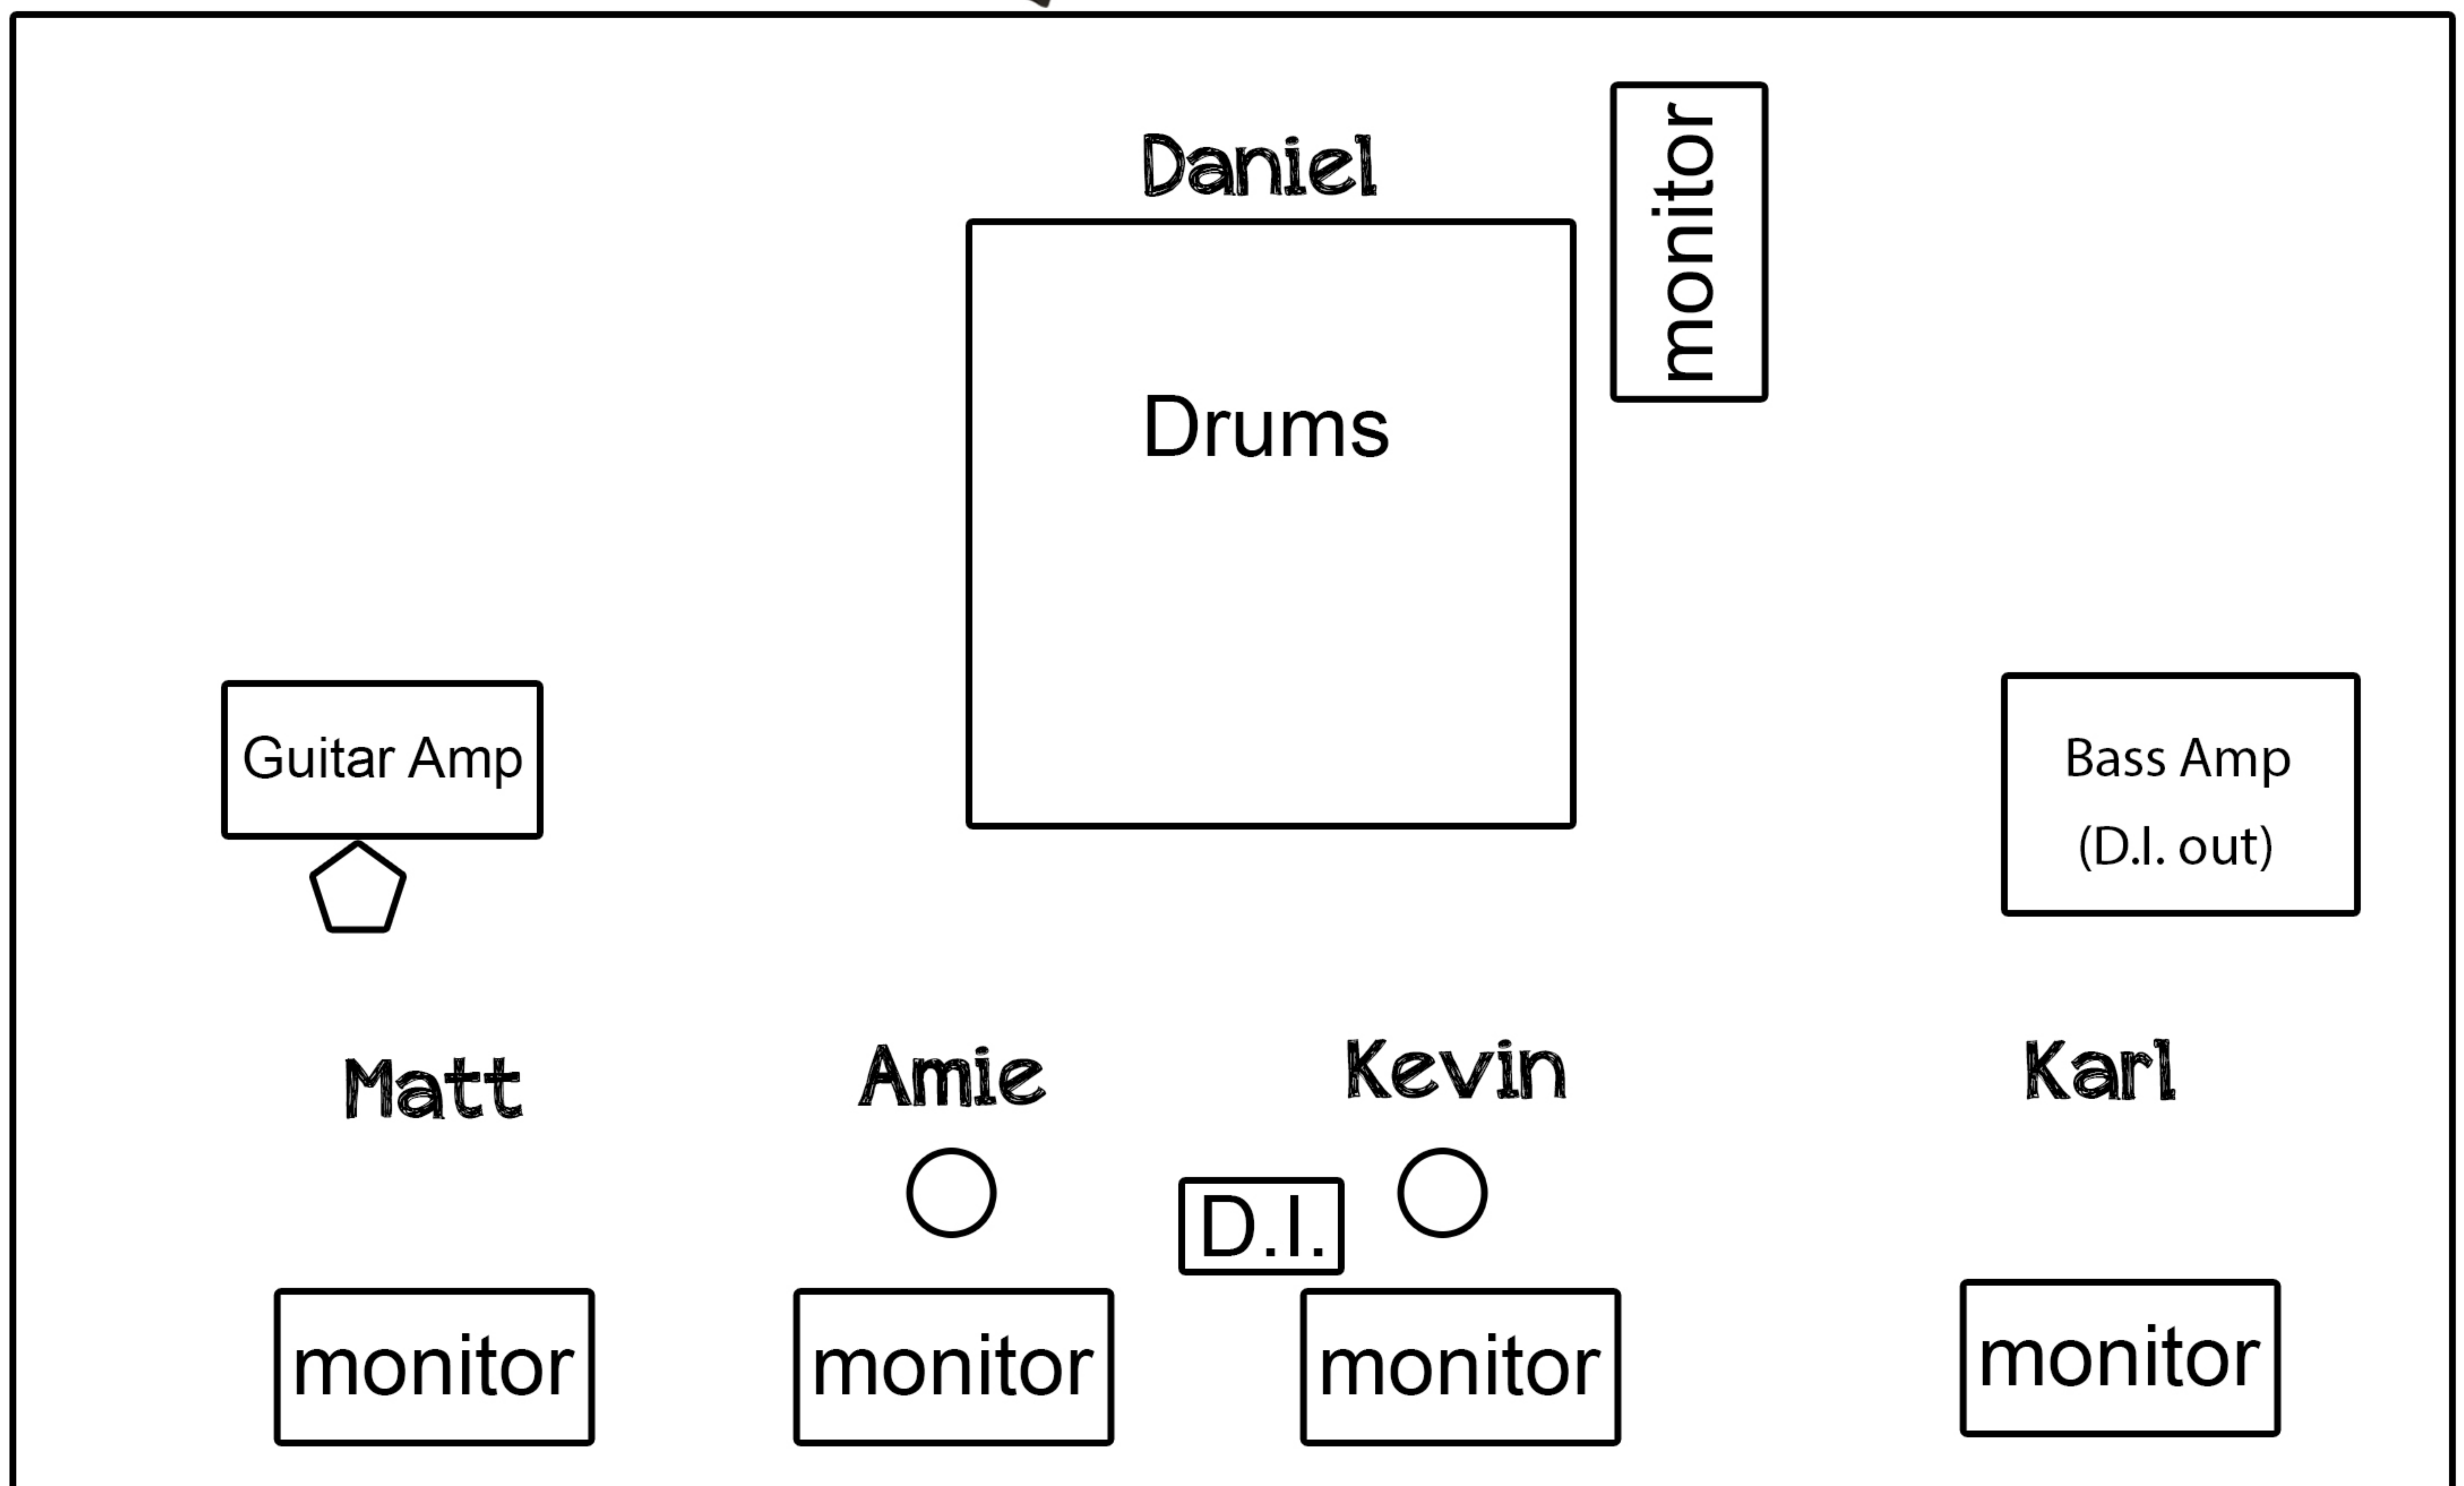

Kevin Roy STAGE PLOT

AUDIENCE

LEGEND

- - VOCAL MIC
- ◡ - INSTRUMENT MIC

OTHER NOTES:

- Matt changes between Lap Steel and Electric Guitar.

For further information please contact Kevin Roy

Phone: 204-801-5509